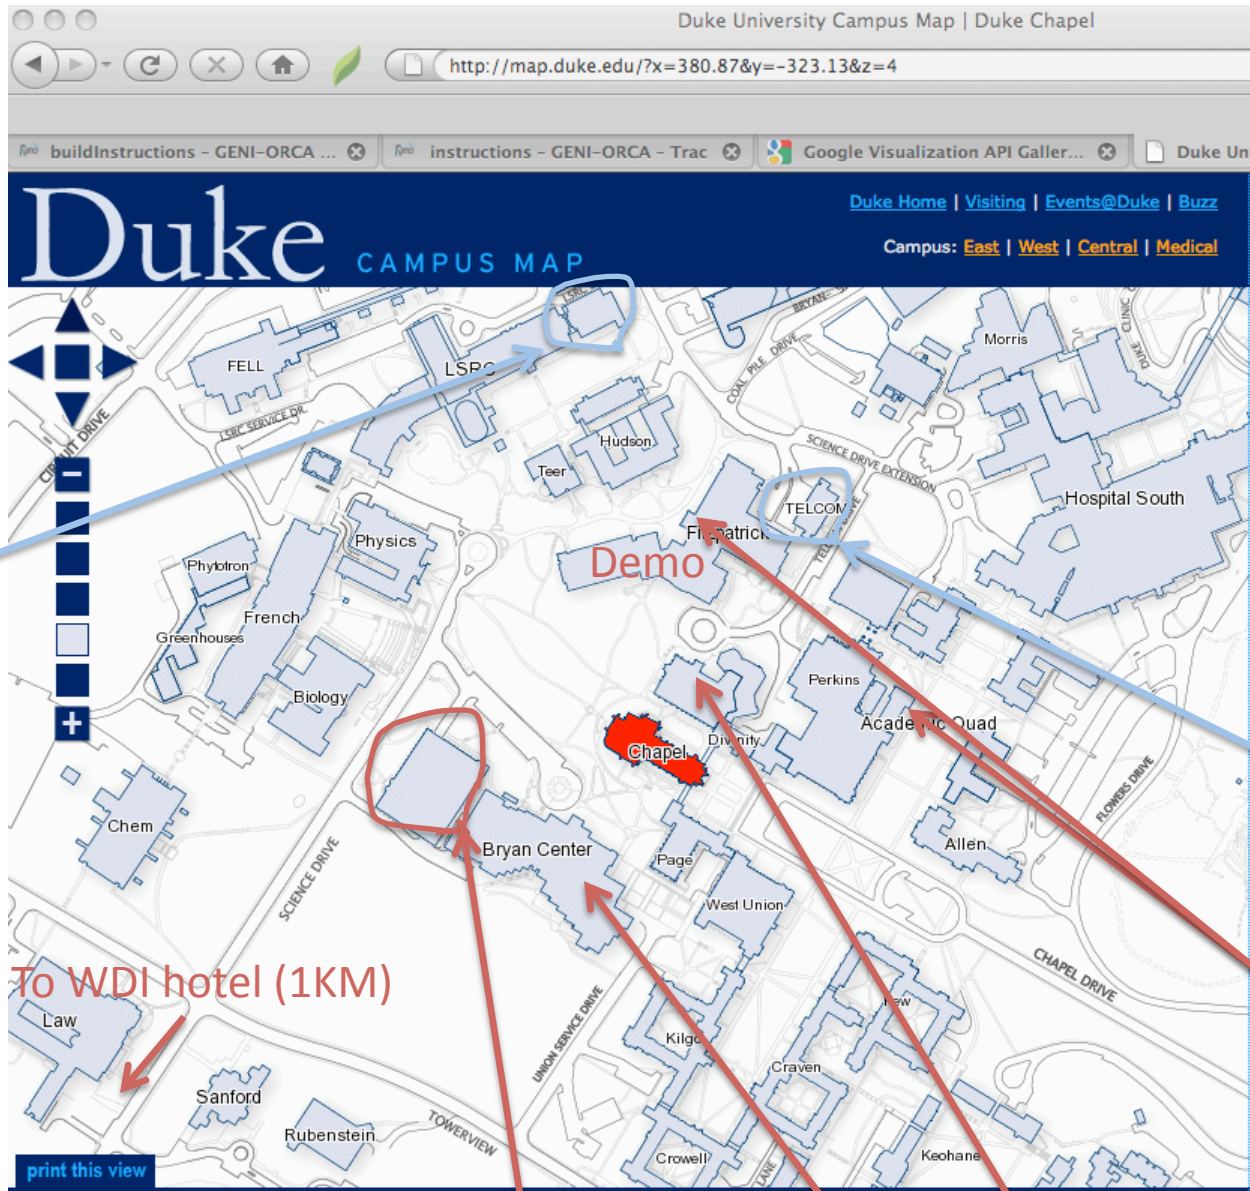

To SR 147
To Durham
and RDU Airport

"15-501"

Exit
Duke West Campus
To SR 751

Demo

Pay parking garage

Washington Duke Inn

s view

CS dept
D-wing LSRC

To WDI hotel (1KM)

Pay parking garage

Fast food

Refectory (better food: cash only)

RENCI
Engagement
Center

Coffee etc.